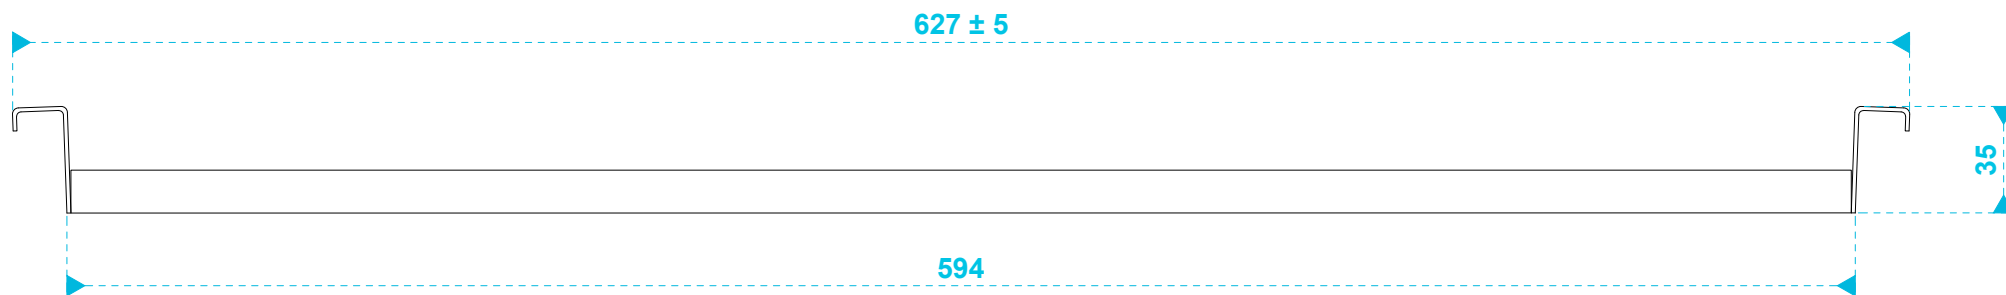

CUTOUT

model name

CM60DTD

product type

built-in loudspeaker

file modification date

2018 - 08 - 06

unit of measurement

mm

page

1 / 2

model name	product type	file modification date	unit of measurement	page
tile rail and rail spacer	installation rails	2018 - 08 - 06	mm	2 / 2