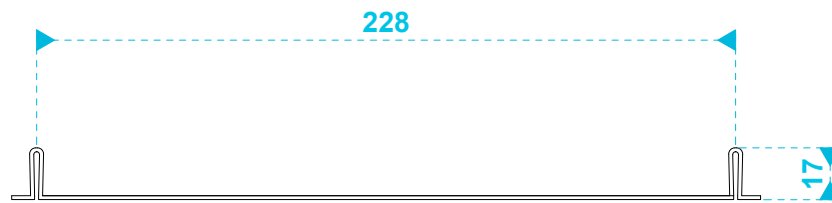

CUTOUT

model name

CM60DTD

product type

built-in loudspeaker

file modification date

2018 - 08 - 06

unit of measurement

mm

page

1 / 2

model name	product type	file modification date	unit of measurement	page
tile rail and rail spacer	installation rails	2018 - 08 - 06	mm	2 / 2